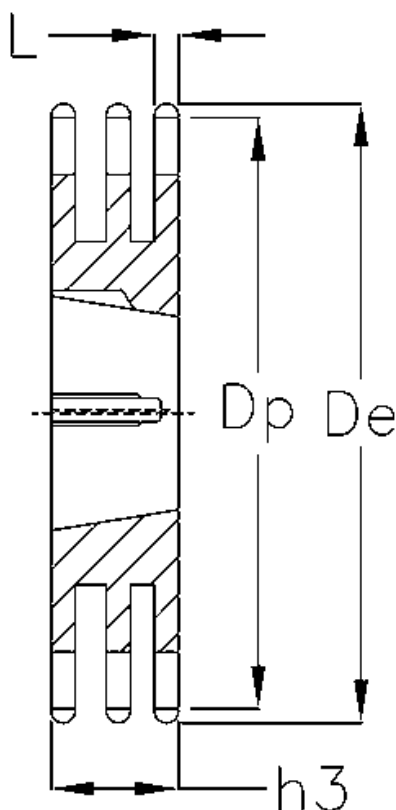

Article number: 616033003017

Description: Taperbored sprocket 06 B-3 Z=17 triplex
for bushing 1008

Measures

Bush = 1008
C = 1
Chain = -
Chain size = 3/8" x 7/32"
De = 55.3
Dp = 51.83
H = 25.6
h3 = 25.6

Material = Stål
Number of teeth = 17